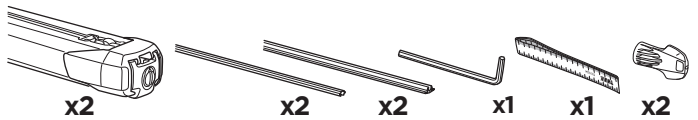

ISO 11154-E

CITY CRASH

Complies with ISO norm

THULE
WingBar Evo

THULE
WingBar

THULE
SlideBar Evo

THULE
ProBar Evo

THULE
SquareBar Evo