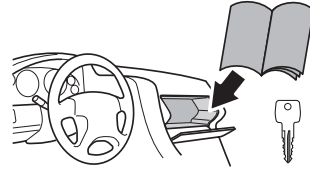

THULE
WingBar Evo

THULE
WingBar

THULE
SlideBar Evo

THULE
ProBar Evo

THULE
SquareBar Evo