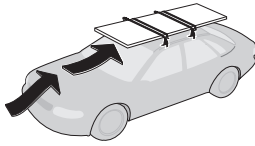

THULE
WingBar Evo

THULE
WingBar

THULE
SlideBar Evo

THULE
ProBar Evo

THULE
SquareBar Evo