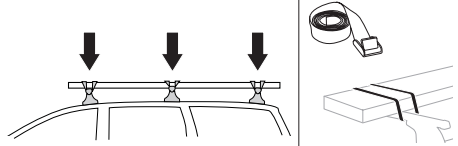

THULE
WingBar Evo

THULE
WingBar

THULE
SlideBar Evo

THULE
ProBar Evo

THULE
SquareBar Evo